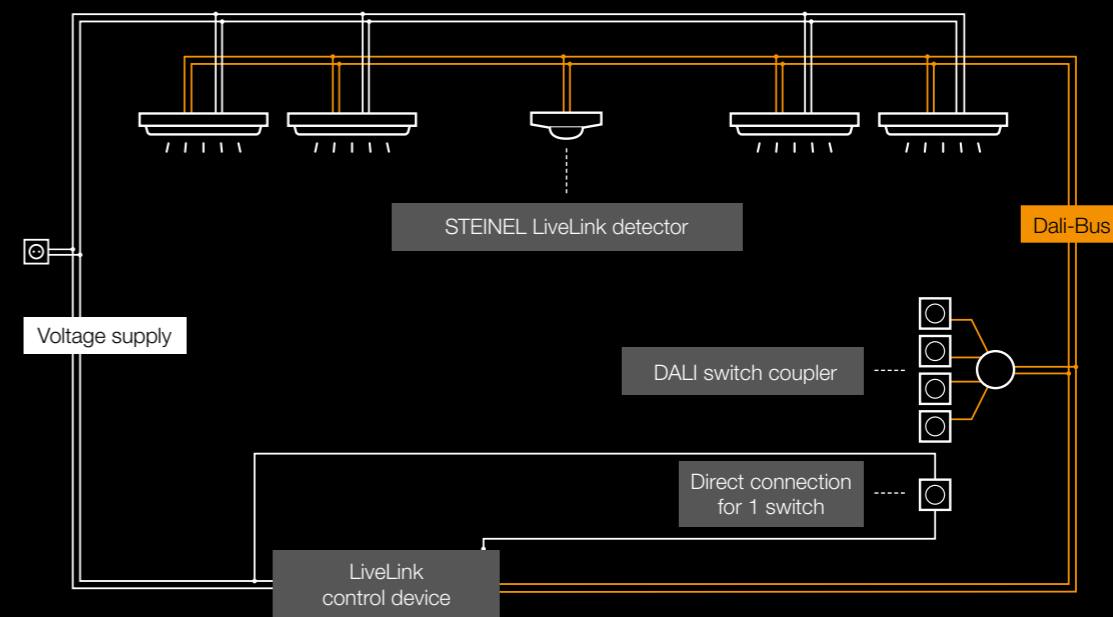

LiveLink is a modern and perfectly balanced light management system that is a winner thanks to revolutionarily simple planning, installation and operation. With just one control device and two convenient and intuitive apps, individually definable rooms can be configured in next to no time. LiveLink also provides a large selection of preset room configurations (use cases), that make planning considerably easier. More complex, individual lighting scenarios can be modified in no time. Cabling and configuration are finished in a few minutes. Thanks to the simple "Plug & Play" installation, no special prior DALI knowledge is necessary.

Everything you need.

LiveLink control device

LiveLink Sensor

Switch and Switch coupler

5-core cable

TRILUX-DALI light

Fast installation. A sure bet.

Simple cabling via 5-core NYM cable.

Set-up via tablet

optional

Connection to building network structure

optional

Interconnection of several LiveLink systems

LiveLink Products Overview

Control device LiveLink

- Compact design with a height of 21 mm
- Universal DALI interface
- Direct connection for 1 switch
- Control and supply of up to 16 light groups and 64 individual components
- Control via tablet, smartphone or switch
- Security via autonomous encrypted Wi-Fi network
- Power-cut-safe storage of configuration