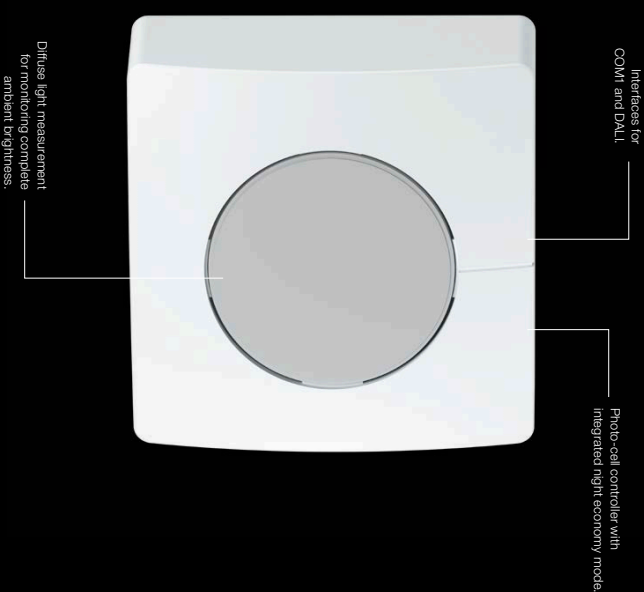

Night illumination as the mood dictates. And exactly so. NM 5000-3

Lighting generates emotions! Dramatic shop windows staged with lighting accents, and hoardings or building facades attract the attention of the observer and project the image of the owner. All automatically. Whenever the day goes to sleep, NightMatic 5000-3 wakes up and controls the finest lighting effects. Exactly when it really makes sense to and is wanted, thanks to the numerous setting options. On the technical side, the NightMatic 5000-3 comes with innovative, diffuse light measurement. This detects the level of light in its entire surrounding, taking better measurements than conventional light sensors. A must for budget-conscious management accountants and electricians.

Technical specifications

Power supply: COM1 / DALI
 220 - 240 V, 50 / 60 Hz
 Output COM1: max. 2000 W, maximum of 8 fluorescent lamps / LED lamps <math>C < 176 \mu F</math>
 Output DALI: 1x 2-conductor DALI control line / broadcast for 30 electronic ballasts
 Sensor technology: photodiode
 Angle of coverage: Diffuse
 Twilight setting: 2 - 1000 lux
 IP rating / protection class: IP 54 / III
 Temperature range: -20°C to +50°C
 Material: UV-resistant plastic

NM 5000-3
Surface-mounted, square (95x95x42mm)
 EAN white COM1 4007841 011897
 EAN white DALI 4007841 011703
 EAN black COM1 4007841 011880
 EAN black DALI 4007841 033729